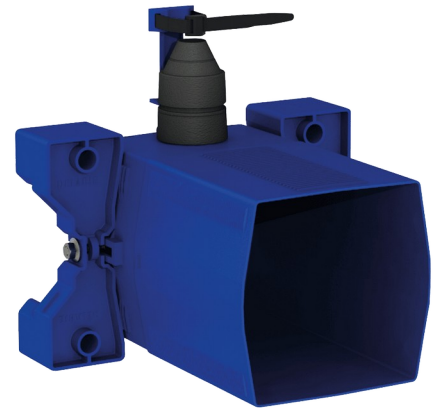

Recessed waterproof housing for TEMPOFLUX 3 WC

Ref. 763BOX

For WC time flow valve - Kit 1/2

DESCRIPTION

Recessed waterproof housing for TEMPOFLUX 3 WC - Ref. 763BOX

Recessed waterproof housing, kit 1/2:
 Flush system without cistern: directly connected to pipework.
 Compatible with WC time flow valve.
 Collar with waterproof seal.
 Hydraulic connection to the outside and maintenance from the front.
 Adjusts to all types of installation (rails, solid walls, panels).
 Compatible with wall finishes from 10 - 120mm (while maintaining the minimum recessing depth of 93mm).
 Suitable for standard or "pipe-in-pipe" supply.
 Stopcock and flow rate adjustment, activation unit and cartridge are all integrated and accessible from the front.
 Back flow prevention device inside the housing.
 Secure system flush without sensitive elements.
 Outlet connection for PVC tube \varnothing 26/32mm.
 30-year warranty.
 Order with control plate references 763000, 763040, 763041 or 763030.

ADVANTAGES

Recessed installation is easy

100% waterproof housing

Adapt to wall thickness

TECHNICAL CHARACTERISTICS

Recessed waterproof housing for TEMPOFLUX 3 WC - Ref. 763BOX

Connector	F $\frac{3}{4}$ "
Technology	Time flow
Height	150mm
Depth	93 to 190mm
Width	225mm
Norms	 
Warranty	