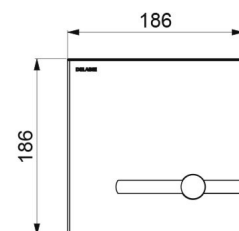

ADVANTAGES

Total hygiene: no manual contact

Direct flush: no water stagnation

Voluntary or automatic activation

123 Lithium 6V batteries