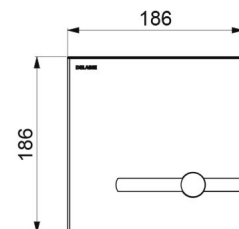

### TEMPOMATIC dual control plate for WCs - Ref. 464006

Supply	6V batteries
Connector	F $\frac{3}{4}$ "
Technology	Electronic and time flow
Length	186mm
Width	186mm
Finish	Satin stainless steel
Norms	 