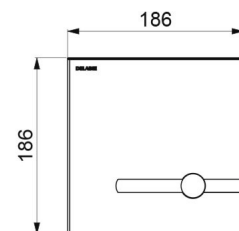

ADVANTAGES

Total hygiene: no manual contact

Direct flush: no water stagnation

Voluntary or automatic activation

123 Lithium 6V batteries