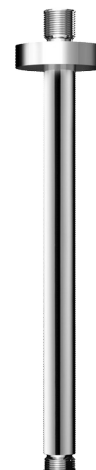

Shower arm

Ref. 710050

Vertical 1/2"

DESCRIPTION

Shower arm - Ref. 710050

Vertical shower arm.
Enables ceiling-mounted installation of the shower head.
For installation with RAINY shower head (ref. 708040).

TECHNICAL CHARACTERISTICS

Shower arm - Ref. 710050

Connector	1/2"
Length	310mm
Diameter	Ø 22mm
Finish	Chrome-plated metal

ADVANTAGES

Easy to install