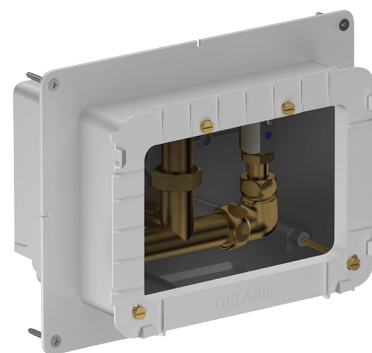

Recessed waterproof housing for SECURITHERM shower

Ref. 792BOX

Waterproof, kit 1/2

DESCRIPTION

Recessed waterproof housing for SECURITHERM shower - Ref. 792BOX

Waterproof housing kit 1/2:

For thermostatic shower mixer.

Partition thickness can be between 16 to 30mm.

30-year warranty.

Order with control plate references: 792452, 792459, 792218 or 792219.

ADVANTAGES

Installation recessed in wall

System tested to over 500,000 operations

100% waterproof housing

TECHNICAL CHARACTERISTICS

Recessed waterproof housing for SECURITHERM shower - Ref. 792BOX

| | |
|------------|---|
| Connector | ½" |
| Technology | Electronic and time flow |
| Height | 140mm |
| Depth | 130mm |
| Length | 260mm |
| Width | 200mm |
| Norms | ACS   |
| Warranty |  |