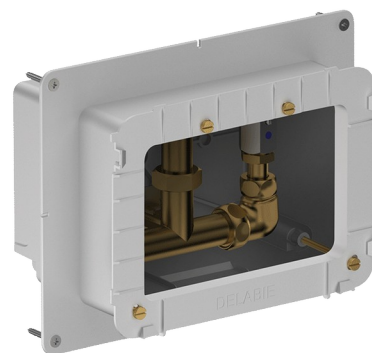

## Recessed waterproof housing for SECURITHERM shower

Ref. 792BOX

Waterproof, kit 1/2

### DESCRIPTION

Recessed waterproof housing for SECURITHERM shower - Ref. 792BOX

Waterproof housing kit 1/2:

For thermostatic shower mixer.

Partition thickness can be between 16 to 30mm.

30-year warranty.

Order with control plate references: 792452, 792459, 792218 or 792219.

### ADVANTAGES

Installation recessed in wall

System tested to over 500,000 operations

100% waterproof housing

### TECHNICAL CHARACTERISTICS

Recessed waterproof housing for SECURITHERM shower - Ref. 792BOX

Connector	½"
Technology	Electronic and time flow
Height	140mm
Depth	130mm
Length	260mm
Width	200mm
Norms	ACS  
Warranty	