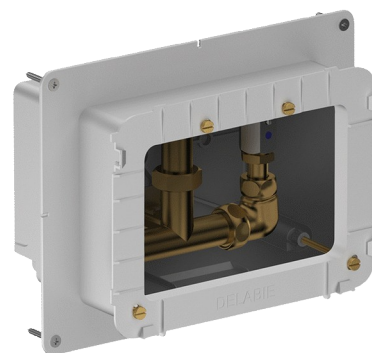

Recessed waterproof housing for SECURITHERM shower

Ref. 792BOX

Waterproof, kit 1/2

DESCRIPTION

Recessed waterproof housing for SECURITHERM shower - Ref. 792BOX

Waterproof housing kit 1/2:

For thermostatic shower mixer.

Partition thickness can be between 16 to 30mm.

30-year warranty.

Order with control plate references: 792452, 792459, 792218 or 792219.

ADVANTAGES

Installation recessed in wall

System tested to over 500,000 operations

100% waterproof housing

TECHNICAL CHARACTERISTICS

Recessed waterproof housing for SECURITHERM shower - Ref. 792BOX

Connector	½"
Technology	Electronic and time flow
Height	140mm
Depth	130mm
Length	260mm
Width	200mm
Norms	ACS   
Warranty	