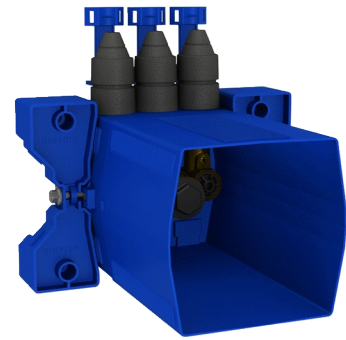

# Recessed waterproof housing for TEMPOMIX 3 showers

Ref. 794BOX1

Time flow, kit 1/2

## DESCRIPTION

Recessed waterproof housing for TEMPOMIX 3 showers - Ref. 794BOX1

Waterproof recessed housing for TEMPOMIX 3 for showers, kit 1/2:  
 Collar with waterproof seal.  
 Hydraulic connection from the outside and maintenance from the front.  
 Top inlet.  
 Adjusts to all types of installations (rails, solid walls, panels).  
 Compatible with wall finishes 10 - 120mm (while maintaining the minimum recessing depth of 93mm).  
 Suitable for standard or "pipe in pipe" supply.  
 Stopcocks and flow rate adjustment, filters, non-return valves and cartridge are all integrated and accessible from the front.  
 TEMPOMIX 3 single control mixer F½".  
 Supplied in 2 kits: secure system flush without sensitive elements.  
 30-year warranty.  
 Order with control plates references 794218 or 794219.

## TECHNICAL CHARACTERISTICS

Recessed waterproof housing for TEMPOMIX 3 showers - Ref. 794BOX1

Connector	½"
Technology	Time flow
Height	150mm
Depth	93 - 190mm
Width	225mm
Flow rate	6 lpm
Norms	     
Warranty	

## ADVANTAGES

Installation recessed in wall

Waterproof housing is adjustable and modular

System tested to over 500,000 operations

100% waterproof housing