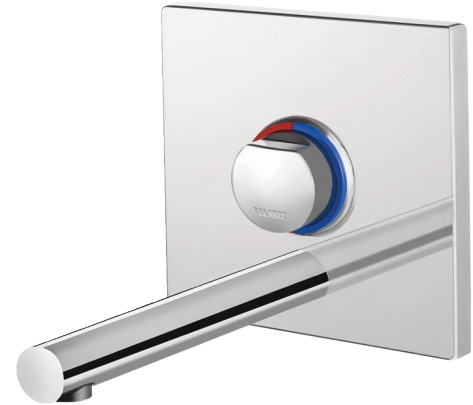

TEMPOMIX 3 time flow basin mixer

Ref. 794250

Soft-touch operation, kit 2/2

DESCRIPTION

TEMPOMIX 3 time flow basin mixer - Ref. 794250

Recessed TEMPOMIX 3 basin mixer kit 2/2:
 Tamperproof chrome-plated metal plate 160 x 160mm.
 Temperature control and operation via the push-button.
 Maximum temperature limiter (can be adjusted by installer).
 Soft-touch operation.
 Time flow ~7 seconds.
 Flow rate pre-set at 3 lpm at 3 bar pressure, can be adjusted 1.4 - 6 lpm.
 Scale-resistant flow straightener.
 Spout L. 190mm with smooth interior and low water volume (reduces niches where bacteria can develop).
 Suitable for people with reduced mobility.
 30-year warranty.
 Order with 794BOX3 waterproof housing.

TECHNICAL CHARACTERISTICS

TEMPOMIX 3 time flow basin mixer - Ref. 794250

Connector	F½"
Technology	Time flow
Height	160mm
Width	160mm
Spout length	190mm
Flow rate	3 lpm
Norms	ACS  
Warranty	

ADVANTAGES

-  Exceptional water savings: 85%
-  Soft-touch operation, temperature selection
-  Installation recessed in wall
-  Adjustable modular waterproof housing