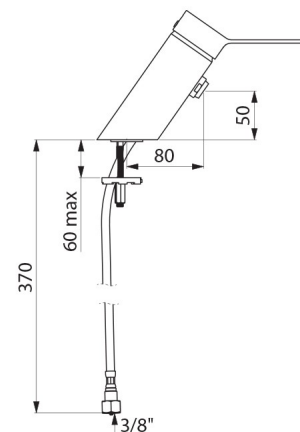

ADVANTAGES

- HW flow rate reduced if CW fails
- Maximum hygiene: mixer with no spout
- Thermal shocks are possible without removing lever
- Hygiene: body with very low water volume