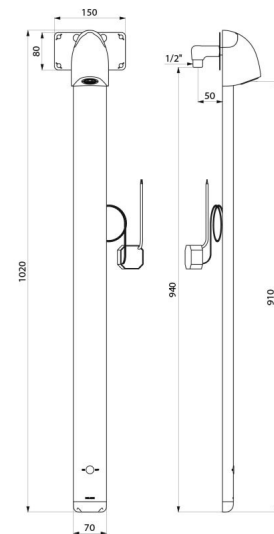

Anodised aluminium and chrome-plated satin finish panel.

Mains supply 230/6V.

Infrared presence detection. Shower starts when hand is moved towards the sensor (detection distance ~4cm).

Shuts off voluntarily or automatically after ~60 seconds.

Duty flush (~60 seconds every 24 hours after the last use).

Flow rate 6 lpm at 3 bar, comfortable rain-effect spray.

Tamperproof, fixed shower head with automatic flow rate regulation.

Accessible filters and non-return valves.

Integrated stopcocks.

M½" connections (compact nanny joint, kit 1/2).

Electronic shower panel suitable for people with reduced mobility.

30-year warranty.

SECURITHERM technology:

Thermostatic shower mixer directly integrated in the head of the shower panel.

Temperature set by the installer.

Stable temperature, pre-set at 38°C.

Anti-scalding failsafe: automatic shut-off if the cold water fails.

Prevents cold showers: automatic shut-off if the hot water fails.

Order with nanny joint reference 714012.

TECHNICAL CHARACTERISTICS

SPORTING 2 SECURITHERM electronic shower panel - Ref. 714910

Supply	Mains supply 230/6V
Connector	M½"
Technology	Electronic
Height	1020mm
Depth	21mm
Width	70mm
Flow rate	6 lpm
Finish	Aluminium
Norms	ACS JWRAS

ADVANTAGES

Exceptional water savings: 80%

Anti-bacterial proliferation duty flush

Immediate shut-off if cold water fails

Sleek shapes, concealed fixings