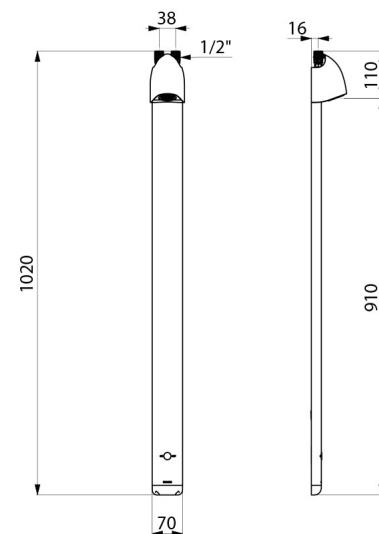

TECHNICAL CHARACTERISTICS

SPORTING 2 SECURITHERM electronic shower panel - Ref. 714906

Supply	6V batteries
Connector	M1/2"
Technology	Electronic
Height	1020mm
Depth	21mm
Width	70mm
Flow rate	6 lpm
Finish	Aluminium
Norms	ACS JWRAS

ADVANTAGES

- 80% water savings
- Anti-bacterial proliferation duty flush
- Immediate shut-off if cold water fails
- Streamlined design, concealed fixings