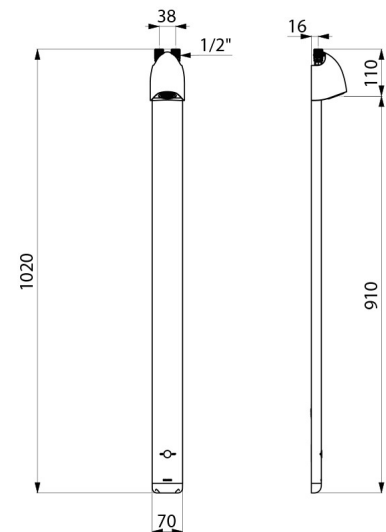

TECHNICAL CHARACTERISTICS

SPORTING 2 SECURITHERM electronic shower panel - Ref. 714906

Supply	6V batteries
Connector	M1/2"
Technology	Electronic
Height	1020mm
Depth	21mm
Width	70mm
Flow rate	6 lpm
Finish	Aluminium
Norms	ACS

ADVANTAGES

80% water savings

Anti-bacterial proliferation duty flush

Immediate shut-off if cold water fails

Streamlined design, concealed fixings