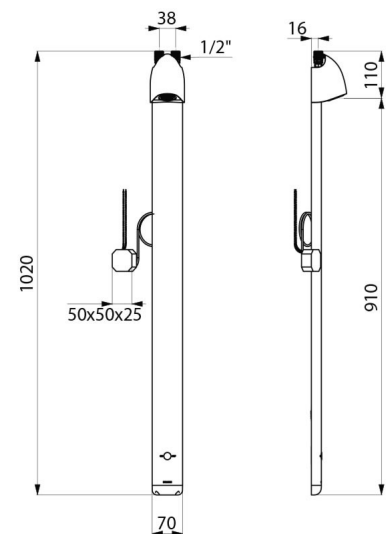

Thermostatic electronic shower panel - top inlets:
Anodised aluminium and chrome-plated satin finish panel.
Extra flat structure with concealed fixings.
Mains supply 230/6V.
Infrared presence detection. Shower starts when hand is moved towards the sensor (detection distance ~4cm).
Shuts off voluntarily or automatically after ~60 seconds.
Duty flush (~60 seconds every 24 hours after the last use).
Flow rate 6 lpm at 3 bar.
Tamperproof, scale-resistant fixed shower head with automatic flow rate regulation.
Accessible filters and non-return valves.
Integrated stopcocks.
M $\frac{1}{2}$ " connection for top inlet.
Electronic shower panel suitable for people with reduced mobility.
30-year warranty.
SECURITHERM technology:
Thermostatic shower mixer directly integrated in the head of the shower panel.
Temperature set by the installer.
Stable temperature, pre-set at 38°C.
Anti-scalding failsafe: automatic shut-off if the cold water fails.
Anti-cold showers function: automatic shut-off if the hot water fails.

TECHNICAL CHARACTERISTICS

SPORTING 2 SECURITHERM electronic shower panel - Ref. 714900

Supply	Mains supply 230/6V
Connector	M$\frac{1}{2}$"
Technology	Electronic
Height	1020mm
Depth	21mm
Width	70mm
Flow rate	6 lpm
Finish	Aluminium
Norms	ACS

ADVANTAGES

80% water savings

Anti-bacterial proliferation duty flush

Immediate shut-off if cold water fails

Sleek shapes, concealed fixings