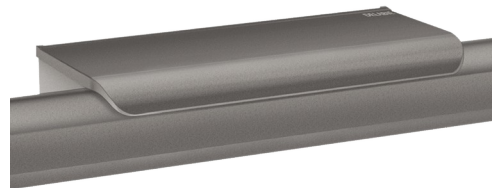

Metallised anthracite shelf for grab bars for showers

Ref. 511922C

DESCRIPTION

Metallised anthracite shelf for grab bars for showers - Ref. 511922C

Metallised anthracite shelf for grab bars, for showers.
 Designer shelf for soap and shower gel for Be-Line® grab bars.
 Installed against the wall, on the bar.
 Anti-theft lock.
 Ideal for shower gel or soap.
 2 hooks for gloves.
 30-year warranty.

ADVANTAGES

Vandal-resistant: anti-theft locking screw

Easy to install

TECHNICAL CHARACTERISTICS

Metallised anthracite shelf for grab bars for showers - Ref. 511922C

Height	71mm
Depth	70mm
Length	165mm
Norms	