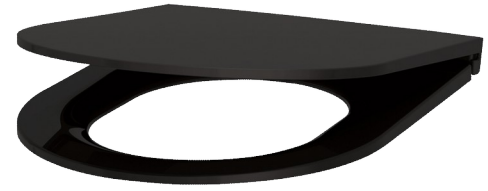

Slimline toilet seat lid

Ref. 102819

For S21 WC models

DESCRIPTION

Slimline toilet seat lid - Ref. 102819

Toilet seat with lid.
 Made from Duroplast.
 With 304 stainless steel hinges.
 Slimline design.
 Colour: black.
 For S21 WC models.
 Supplied with fixing elements.
 30-year warranty.

ADVANTAGES

Duroplast, easy to clean

Slimline design

TECHNICAL CHARACTERISTICS

Slimline toilet seat lid - Ref. 102819

Length	450mm
Width	360mm
Finish	Black - Duroplast
Norms	
Warranty	