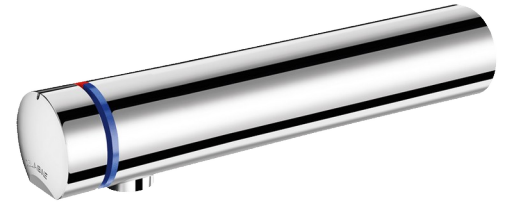

TEMPOMIX 3 time flow mixer

Ref. 794165

Soft-touch operation, stopcocks

DESCRIPTION

TEMPOMIX 3 time flow mixer - Ref. 794165

Wall-mounted single control time flow basin mixer:
 Soft-touch operation.
 Temperature control and operation via the push-button.
 Time flow pre-set at ~7 seconds.
 Flow rate pre-set at 3 lpm at 3 bar, can be adjusted from 1.4 - 6 lpm.
 Tamperproof, scale-resistant flow straightener.
 Chrome-plated solid brass body L. 190mm.
 For cross wall installation.
 PEX flexibles F3/8" with stopcocks, filters and non-return valves.
 Adjustable maximum temperature limiter.
 Suitable for people with reduced mobility.
 30-year warranty.

TECHNICAL CHARACTERISTICS

TEMPOMIX 3 time flow mixer - Ref. 794165

Connector	F3/8"
Technology	Time flow
Spout length	190mm
Flow rate	3 lpm
Norms	   
Warranty	

ADVANTAGES

-  Exceptional water savings: 85%
-  Soft-touch operation
-  Solid brass; install behind the partition
-  Sleek design