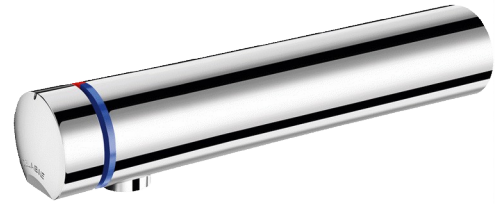

TEMPOMIX 3 time flow mixer

Ref. 794165

Soft-touch operation, stopcocks

DESCRIPTION

TEMPOMIX 3 time flow mixer - Ref. 794165

Wall-mounted single control time flow basin mixer:
 Soft-touch operation.
 Temperature control and operation via the push-button.
 Time flow pre-set at ~7 seconds.
 Flow rate pre-set at 3 lpm at 3 bar, can be adjusted from 1.4 - 6 lpm.
 Tamperproof, scale-resistant flow straightener.
 Chrome-plated solid brass body L. 190mm.
 For cross wall installation.
 PEX flexibles F3/8" with stopcocks, filters and non-return valves.
 Adjustable maximum temperature limiter.
 Suitable for people with reduced mobility.
 30-year warranty.

TECHNICAL CHARACTERISTICS

TEMPOMIX 3 time flow mixer - Ref. 794165

Connector	F3/8"
Technology	Time flow
Spout length	190mm
Flow rate	3 lpm
Norms	   
Warranty	

ADVANTAGES

-  Exceptional water savings: 85%
-  Soft-touch operation
-  Solid brass; install behind the partition
-  Sleek design