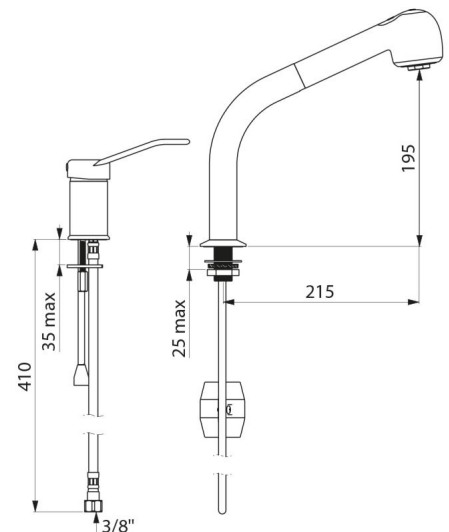

Pressure-balancing mixer set and column with retracting hand spray

Ref. 2599EP

EP sink mixer with retractable hand spray

DESCRIPTION

Pressure-balancing mixer set and column with retracting hand spray - Ref. 2599EP

Sink mixer with hand spray and column with retractable hand spray. Single hole mixer with pressure-balancing and column suitable for baby baths. Swivelling column H. 195mm L. 215mm. With retracting hand spray with two jet options (flow straightener/rain effect). Ø 35mm pressure-balancing ceramic cartridge with pre-set maximum temperature limiter. Total anti-scalding safety: HW flow rate is reduced if CW supply fails (and vice versa). Stable temperature regardless of variations in pressure and flow rate in the system. Securitouch thermal insulation prevents burns. Single hole mixer body and column with smooth interior. Flow rate limited to 7 lpm at 3 bar. Sculptured control lever. BIOSAFE flexible hose reduces the spread of germs: transparent polyurethane flexible hose ensures replacement if biofilm is present, smooth interior and exterior. Flexible hose with narrow diameter (internal Ø 6mm): low water volume. Specific counterweight. Body in chrome-plated brass. F³/₈" PEX flexibles. SECURITHERM pressure-balancing mechanical mixer with hand spray, ideal for healthcare facilities, retirement and care homes, hospitals and clinics. single hole mixer suitable for people with reduced mobility. Single control mixer with 30-year warranty.

TECHNICAL CHARACTERISTICS

Pressure-balancing mixer set and column with retracting hand spray - Ref. 2599EP

Connector	F3/8"
Technology	SECURITHERM EP
Drop height	195mm
Spout length	215mm
Flow rate	7 lpm at 3 bar
Temperature limiter	YES
Finish	Chrome-plated brass

ADVANTAGES