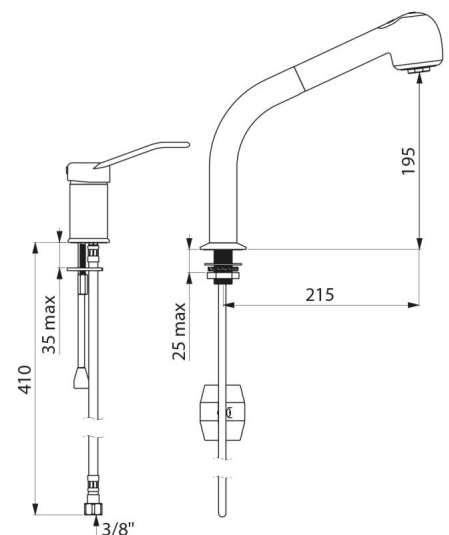

Sink mixer with hand spray and column with retractable hand spray.
 Single hole mixer with pressure-balancing and column suitable for baby baths.
 Swivelling column H. 195mm L. 215mm.
 With retracting hand spray with two jet options (flow straightener/rain effect).
 Ø 35mm pressure-balancing ceramic cartridge with pre-set maximum temperature limiter.
 Total anti-scalding safety: HW flow rate is reduced if CW supply fails (and vice versa).
 Stable temperature regardless of variations in pressure and flow rate in the system.
 Securitouch thermal insulation prevents burns.
 Single hole mixer body and column with smooth interior.
 Flow rate limited to 7 lpm at 3 bar.
 Sculptured control lever.
 BIOSAFE flexible hose reduces the spread of germs: transparent polyurethane flexible hose ensures replacement if biofilm is present, smooth interior and exterior.
 Flexible hose with narrow diameter (internal Ø 6mm): low water volume.
 Specific counterweight.
 Body in chrome-plated brass
 F $\frac{3}{8}$ " PEX flexibles
 SECURITHERM pressure-balancing mechanical mixer with hand spray, ideal for healthcare facilities, retirement and care homes, hospitals and clinics.
 single hole mixer suitable for people with reduced mobility.
 Single control mixer with 30-year warranty.

TECHNICAL CHARACTERISTICS

Pressure-balancing mixer set and column with retracting hand spray - Ref. 2599EP

Connector	F3/8"
Technology	SECURITHERM EP
Drop height	195mm
Spout length	215mm
Flow rate	7 lpm at 3 bar
Temperature limiter	YES
Finish	Chrome-plated brass

ADVANTAGES

-  HW flow rate reduced if CW fails
-  Hygiene: transparent hose with smooth interior
-  Ergonomic: Solid control lever is easy to grip
-  Comfort: retractable hand spray mixer with 2 jet

Norms