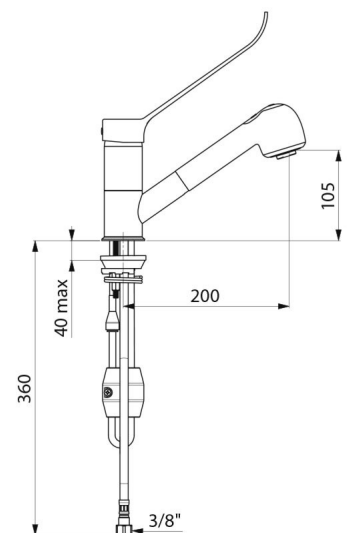

ADVANTAGES

- HW flow rate reduced if CW fails
- Hygiene: transparent flexible with smooth interior
- Hygiene control lever requires no manual contact
- Comfort: retracting hand spray, 2 jet options