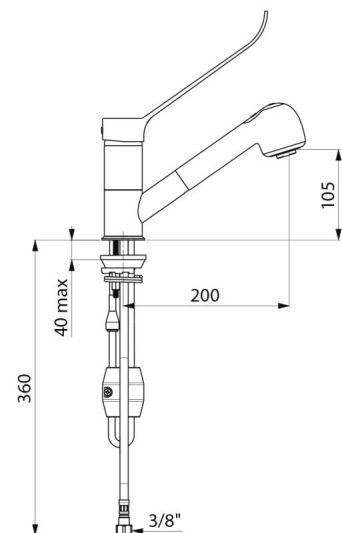

Pressure-balancing mixer with retracting hand spray

Ref. 2211LEP

Single hole mechanical EP mixer with retracting hand spray

DESCRIPTION

Pressure-balancing mixer with retracting hand spray - Ref. 2211LEP

Deck-mounted mechanical sink mixer with pressure-balancing suitable for baby baths.
 Single hole mixer with retracting hand spray with swivelling spout H. 105mm L. 200mm.
 Ø 40mm ceramic cartridge with pressure-balancing and pre-set maximum temperature limiter.
 Total anti-scalding safety: HW flow rate is reduced if CW supply fails (and vice versa).
 Stable temperature regardless of variations in pressure and flow rate. Securitouch thermal insulation prevents burns.
 Mechanical mixer with retracting hand spray with 2 jet options: flow straightener / rain effect.
 Body with smooth interior.
 Flow rate 7 lpm at 3 bar.
 Chrome-plated brass body and Hygiene control lever.
 BIOSAFE flexible shower hose reduces bacterial proliferation: transparent polyurethane flexible hose ensures replacement if biofilm is present, smooth interior and exterior.
 Narrow flexible (interior Ø 6mm), low water volume.
 Specific counterweight.
 F $\frac{3}{8}$ " PEX flexibles with filters and non-return valves.
 Fixing reinforced by 2 stainless steel rods.
 SECURITHERM mechanical mixer with pressure-balancing ideal for healthcare facilities, retirement and care homes, hospitals and clinics.
 Single hole mixer suitable for people with reduced mobility.
 30-year warranty.

TECHNICAL CHARACTERISTICS

Pressure-balancing mixer with retracting hand spray - Ref. 2211LEP

Connector	F3/8"
Technology	SECURITHERM EP mechanical mixer
Drop height	105mm
Spout length	200mm
Flow rate	7 lpm at 3 bar
Temperature limiter	Yes
Finish	Chrome-plated brass
Norms	   

ADVANTAGES

-  HW flow rate reduced if CW fails
-  Hygiene: transparent flexible with smooth interior
-  Hygiene control lever requires no manual contact
-  Comfort: retracting hand spray, 2 jet options