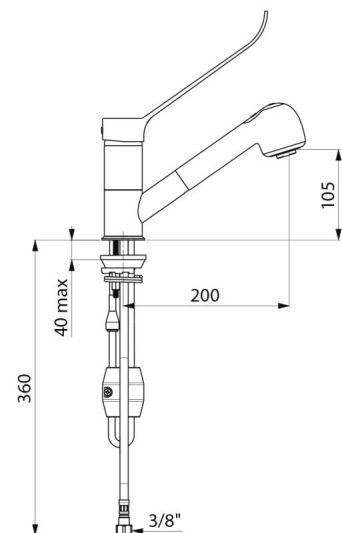

Pressure-balancing mixer with retracting hand spray

Ref. 2211LEP

Single hole mechanical EP mixer with retracting hand spray

DESCRIPTION

Pressure-balancing mixer with retracting hand spray - Ref. 2211LEP

Deck-mounted mechanical sink mixer with pressure-balancing suitable for baby baths.
Single hole mixer with retracting hand spray with swivelling spout H. 105mm L. 200mm.
Ø 40mm ceramic cartridge with pressure-balancing and pre-set maximum temperature limiter.
Total anti-scalding safety: HW flow rate is reduced if CW supply fails (and vice versa).
Stable temperature regardless of variations in pressure and flow rate.
Securitouch thermal insulation prevents burns.
Mechanical mixer with retracting hand spray with 2 jet options: flow straightener / rain effect.
Body with smooth interior.
Flow rate 7 lpm at 3 bar.
Chrome-plated brass body and Hygiene control lever.
BIOSAFE flexible shower hose reduces bacterial proliferation: transparent polyurethane flexible hose ensures replacement if biofilm is present, smooth interior and exterior.
Narrow flexible (interior Ø 6mm), low water volume.
Specific counterweight.
F $\frac{3}{8}$ " PEX flexibles with filters and non-return valves.
Fixing reinforced by 2 stainless steel rods.
SECURITHERM mechanical mixer with pressure-balancing ideal for healthcare facilities, retirement and care homes, hospitals and clinics.
Single hole mixer suitable for people with reduced mobility.
30-year warranty.

TECHNICAL CHARACTERISTICS

Pressure-balancing mixer with retracting hand spray - Ref. 2211LEP

Connector	F3/8"
Technology	SECURITHERM EP mechanical mixer
Drop height	105mm
Spout length	200mm
Flow rate	7 lpm at 3 bar
Temperature limiter	Yes
Finish	Chrome-plated brass
Norms	

ADVANTAGES