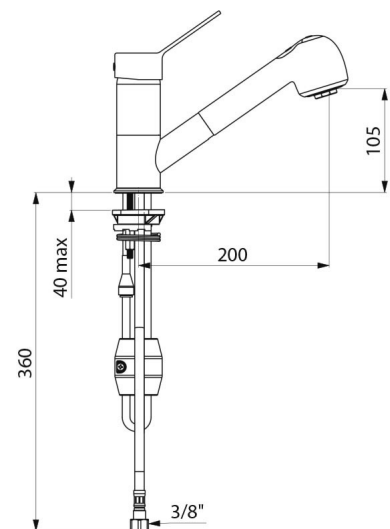

Pressure-balancing mixer with retracting hand spray

Ref. 2211EP

Single hole mechanical EP mixer with retracting hand spray

DESCRIPTION

Pressure-balancing mixer with retracting hand spray - Ref. 2211EP

Deck-mounted mechanical sink mixer with pressure-balancing suitable for baby baths.
Single hole mixer with retracting hand spray with swivelling spout H. 105mm L. 200mm.
Ø 40mm ceramic cartridge with pressure-balancing and pre-set maximum temperature limiter.
Total anti-scalding safety: HW flow rate is reduced if CW supply fails (and vice versa).
Stable temperature regardless of variations in pressure and flow rate in the system.
Securitouch thermal insulation prevents burns.
Mechanical mixer with retracting hand spray with 2 jet options: flow straightener / rain effect.
Body with smooth interior.
Flow rate limited to 7 lpm at 3 bar.
Chrome-plated brass body and solid control lever.
BIOSAFE flexible shower hose reduces bacterial proliferation: transparent polyurethane to ensure replacement when biofilm is present, smooth interior and exterior.
Narrow flexible (interior Ø 6mm): low water volume.
Specific counterweight.
PEX flexibles F $\frac{3}{8}$ " with filters and non-return valves.
Fixing reinforced by 2 stainless steel rods.
Mechanical mixer with SECURITHERM pressure-balancing, ideal for healthcare facilities, retirement and care homes, hospitals and clinics.
Suitable for people with reduced mobility.
Mixer with 30-year warranty.

TECHNICAL CHARACTERISTICS

Pressure-balancing mixer with retracting hand spray - Ref. 2211EP

Connector	F3/8"
Technology	SECURITHERM EP mechanical mixer
Drop height	105mm
Spout length	200mm
Flow rate	7 lpm at 3 bar
Temperature limiter	Yes
Finish	Chrome-plated brass
Norms	ACS

ADVANTAGES