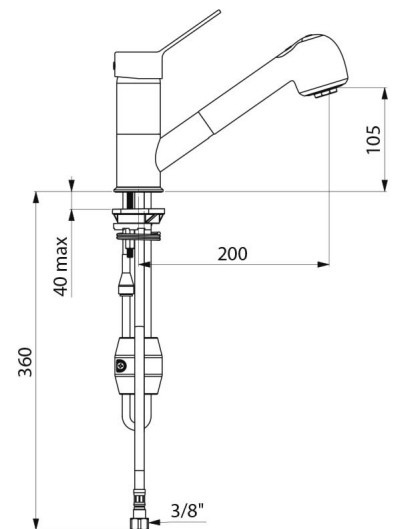

Pressure-balancing mixer with retracting hand spray

Ref. 2211EP

Single hole mechanical EP mixer with retracting hand spray

DESCRIPTION

Pressure-balancing mixer with retracting hand spray - Ref. 2211EP

Deck-mounted mechanical sink mixer with pressure-balancing suitable for baby baths.
Single hole mixer with retracting hand spray with swivelling spout H. 105mm L. 200mm.
Ø 40mm ceramic cartridge with pressure-balancing and pre-set maximum temperature limiter.
Total anti-scalding safety: HW flow rate is reduced if CW supply fails (and vice versa).
Stable temperature regardless of variations in pressure and flow rate in the system.
Securitouch thermal insulation prevents burns.
Mechanical mixer with retracting hand spray with 2 jet options: flow straightener / rain effect.
Body with smooth interior.
Flow rate limited to 7 lpm at 3 bar.
Chrome-plated brass body and solid control lever.
BIOSAFE flexible shower hose reduces bacterial proliferation: transparent polyurethane to ensure replacement when biofilm is present, smooth interior and exterior.
Narrow flexible (interior Ø 6mm): low water volume.
Specific counterweight.
PEX flexibles F $\frac{3}{8}$ " with filters and non-return valves.
Fixing reinforced by 2 stainless steel rods.
Mechanical mixer with SECURITHERM pressure-balancing, ideal for healthcare facilities, retirement and care homes, hospitals and clinics.
Suitable for people with reduced mobility.
Mixer with 30-year warranty.

TECHNICAL CHARACTERISTICS

Pressure-balancing mixer with retracting hand spray - Ref. 2211EP

Connector	F3/8"
Technology	SECURITHERM EP mechanical mixer
Drop height	105mm
Spout length	200mm
Flow rate	7 lpm at 3 bar
Temperature limiter	Yes
Finish	Chrome-plated brass
Norms	ACS

ADVANTAGES