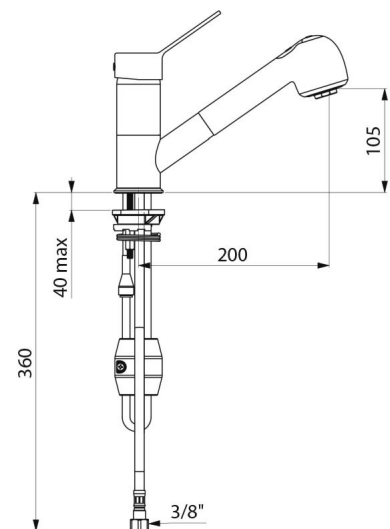

Pressure-balancing mixer with retracting hand spray

Ref. 2211EP

Single hole mechanical EP mixer with retracting hand spray

DESCRIPTION

Pressure-balancing mixer with retracting hand spray - Ref. 2211EP

Deck-mounted mechanical sink mixer with pressure-balancing suitable for baby baths.
Single hole mixer with retracting hand spray with swivelling spout H. 105mm L. 200mm.
Ø 40mm ceramic cartridge with pressure-balancing and pre-set maximum temperature limiter.
Total anti-scalding safety: HW flow rate is reduced if CW supply fails (and vice versa).
Stable temperature regardless of variations in pressure and flow rate in the system.
Securitouch thermal insulation prevents burns.
Mechanical mixer with retracting hand spray with 2 jet options: flow straightener / rain effect.
Body with smooth interior.
Flow rate limited to 7 lpm at 3 bar.
Chrome-plated brass body and solid control lever.
BIOSAFE flexible shower hose reduces bacterial proliferation: transparent polyurethane to ensure replacement when biofilm is present, smooth interior and exterior.
Narrow flexible (interior Ø 6mm): low water volume.
Specific counterweight.
PEX flexibles F $\frac{3}{8}$ " with filters and non-return valves.
Fixing reinforced by 2 stainless steel rods.
Mechanical mixer with SECURITHERM pressure-balancing, ideal for healthcare facilities, retirement and care homes, hospitals and clinics.
Suitable for people with reduced mobility.
Mixer with 30-year warranty.

TECHNICAL CHARACTERISTICS

Pressure-balancing mixer with retracting hand spray - Ref. 2211EP

Connector	F3/8"
Technology	SECURITHERM EP mechanical mixer
Drop height	105mm
Spout length	200mm
Flow rate	7 lpm at 3 bar
Temperature limiter	Yes
Finish	Chrome-plated brass
Norms	

ADVANTAGES