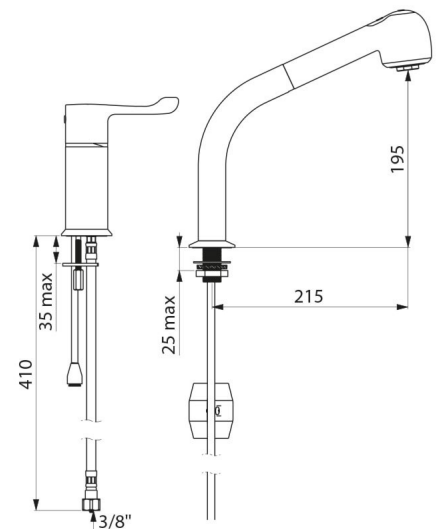

SECURITHERM thermostatic sink mixer set

Ref. H9613

Sequential mixer and column set

DESCRIPTION

SECURITHERM thermostatic sink mixer set - Ref. H9613

SECURITHERM thermostatic sequential sink mixer set and column with retracting hand spray.
Ideal for baby baths.
Anti-scalding failsafe: shuts off automatically if cold or hot water supply fails.
Securitouch thermal insulation prevents burns.
Sequential: opens and closes with cold water.
No risk of cross flow between the hot and cold water.
No non-return valves on the inlets.
Swivelling column H. 195mm L. 215mm.
Retracting hand spray with 2 jet options: flow straightener/rain effect.
Scale-resistant thermostatic sequential cartridge for single control temperature and flow-rate adjustment.
Temperature can be adjusted from cold water to 40°C with maximum temperature limiter set at 40°C.
Body and column with smooth interiors.
Flow rate regulated at 7 lpm.
No manual contact thanks to Hygiene control lever L. 100mm.
Mixed water brass outlet L. 160mm.
BIOSAFE flexible shower hose reduces bacterial proliferation: transparent polyurethane, smooth interior and exterior.
Hose with narrow diameter (internal Ø 6mm): low water volume.
Specific counterweight.
PEX flexibles F3/8" and reinforced fixing via 2 stainless steel rods.
Ideal for healthcare facilities, retirement and care homes, hospitals and clinics.
Suitable for people with reduced mobility.
30-year warranty.

TECHNICAL CHARACTERISTICS

SECURITHERM thermostatic sink mixer set - Ref. H9613

Connector	F3/8"
Technology	SECURITHERM sequential Securitouch
Drop height	195mm
Spout length	215mm
Flow rate	7 lpm
Temperature limiter	40°C
Finish	Chrome-plated brass
Norms	ACS

ADVANTAGES