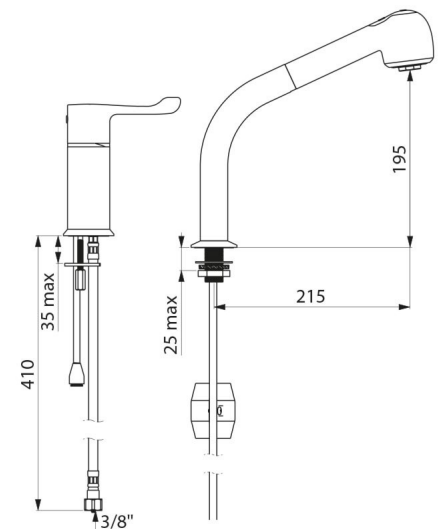

SECURITHERM thermostatic sink mixer set

Ref. H9613

Sequential mixer and column set

DESCRIPTION

SECURITHERM thermostatic sink mixer set - Ref. H9613

SECURITHERM thermostatic sequential sink mixer set and column with retracting hand spray.
Ideal for baby baths.
Anti-scalding failsafe: shuts off automatically if cold or hot water supply fails.
Securitouch thermal insulation prevents burns.
Sequential: opens and closes with cold water.
No risk of cross flow between the hot and cold water.
No non-return valves on the inlets.
Swivelling column H. 195mm L. 215mm.
Retracting hand spray with 2 jet options: flow straightener/rain effect.
Scale-resistant thermostatic sequential cartridge for single control temperature and flow-rate adjustment.
Temperature can be adjusted from cold water to 40°C with maximum temperature limiter set at 40°C.
Body and column with smooth interiors.
Flow rate regulated at 7 lpm.
No manual contact thanks to Hygiene control lever L. 100mm.
Mixed water brass outlet L. 160mm.
BIOSAFE flexible shower hose reduces bacterial proliferation: transparent polyurethane, smooth interior and exterior.
Hose with narrow diameter (internal Ø 6mm): low water volume.
Specific counterweight.
PEX flexibles F3/8" and reinforced fixing via 2 stainless steel rods.
Ideal for healthcare facilities, retirement and care homes, hospitals and clinics.
Suitable for people with reduced mobility.
30-year warranty.

TECHNICAL CHARACTERISTICS

SECURITHERM thermostatic sink mixer set - Ref. H9613

Connector	F3/8"
Technology	SECURITHERM sequential Securitouch
Drop height	195mm
Spout length	215mm
Flow rate	7 lpm
Temperature limiter	40°C
Finish	Chrome-plated brass
Norms	ACS

ADVANTAGES