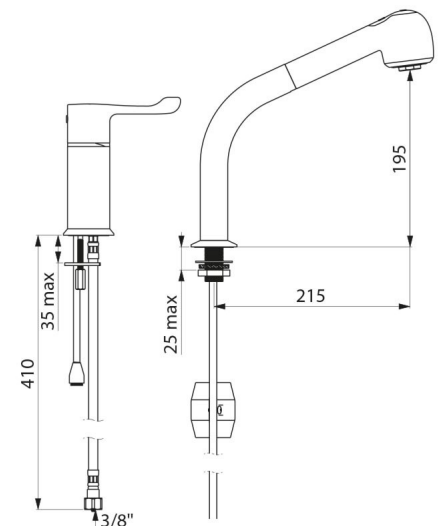

### SECURITHERM thermostatic sink mixer set - Ref. H9613

SECURITHERM thermostatic sequential sink mixer set and column with retracting hand spray.  
 Ideal for baby baths.  
 Anti-scalding failsafe: shuts off automatically if cold or hot water supply fails.  
 Securitouch thermal insulation prevents burns.  
 Sequential: opens and closes with cold water.  
 No risk of cross flow between the hot and cold water.  
 No non-return valves on the inlets.  
 Swivelling column H. 195mm L. 215mm.  
 Retracting hand spray with 2 jet options: flow straightener/rain effect.  
 Scale-resistant thermostatic sequential cartridge for single control temperature and flow-rate adjustment.  
 Temperature can be adjusted from cold water to 40°C with maximum temperature limiter set at 40°C.  
 Body and column with smooth interiors.  
 Flow rate regulated at 7 lpm.  
 No manual contact thanks to Hygiene control lever L. 100mm.  
 Mixed water brass outlet L. 160mm.  
 BIOSAFE flexible shower hose reduces bacterial proliferation: transparent polyurethane, smooth interior and exterior.  
 Hose with narrow diameter (internal Ø 6mm): low water volume.  
 Specific counterweight.  
 PEX flexibles F3/8" and reinforced fixing via 2 stainless steel rods.  
 Ideal for healthcare facilities, retirement and care homes, hospitals and clinics.  
 Suitable for people with reduced mobility.  
 30-year warranty.

### SECURITHERM thermostatic sink mixer set - Ref. H9613

Connector	F3/8"
Technology	SECURITHERM sequential Securitouch
Drop height	195mm
Spout length	215mm
Flow rate	7 lpm
Temperature limiter	40°C
Finish	Chrome-plated brass
Norms	ACS  