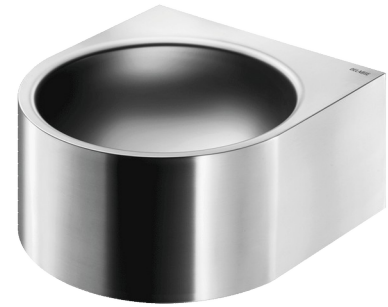

## FACIL wall-mounted washbasin

Ref. 120800

Polished satin 304 stainless steel

### DESCRIPTION

FACIL wall-mounted washbasin - Ref. 120800

Wall-mounted washbasin, 360x390mm.  
 Basin internal diameter: 310mm.  
 Clean and simple design.  
 Bacteriostatic 304 stainless steel.  
 Polished satin finish.  
 Stainless steel thickness: 1.2mm.  
 Rounded edges prevent injury.  
 With no tap hole.  
 Supplied with 1½" waste.  
 Without overflow.  
 Supplied with fixing elements.  
 CE marked. Complies with European standard EN 14688.  
 Weight: 4.1kg.  
 30-year warranty.  
 [Formerly ref: 0211080015]

### ADVANTAGES

Bacteriostatic 304 stainless steel, smooth surface

Rounded edges prevent injury

Clean and simple design

### TECHNICAL CHARACTERISTICS

FACIL wall-mounted washbasin - Ref. 120800

Height	195mm
Length	360mm
Width	390mm
Thickness	1.2mm
Finish	304 polished satin stainless steel
Norms	 
Warranty	