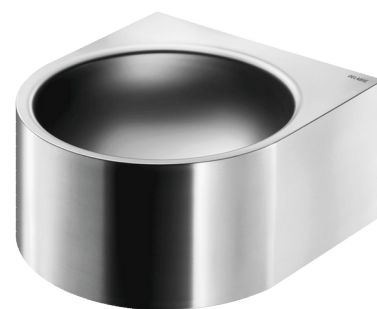

FACIL wall-mounted washbasin

Ref. 120800

Polished satin 304 stainless steel

DESCRIPTION

FACIL wall-mounted washbasin - Ref. 120800

Wall-mounted washbasin, 360x390mm.
 Basin internal diameter: 310mm.
 Clean and simple design.
 Bacteriostatic 304 stainless steel.
 Polished satin finish.
 Stainless steel thickness: 1.2mm.
 Rounded edges prevent injury.
 With no tap hole.
 Supplied with 1½" waste.
 Without overflow.
 Supplied with fixing elements.
 CE marked. Complies with European standard EN 14688.
 Weight: 4.1kg.
 30-year warranty.
 [Formerly ref: 0211080015]

TECHNICAL CHARACTERISTICS

FACIL wall-mounted washbasin - Ref. 120800

Height	195mm
Length	360mm
Width	390mm
Thickness	1.2mm
Finish	304 polished satin stainless steel
Norms	 
Warranty	

ADVANTAGES

Bacteriostatic 304 stainless steel, smooth surface

Rounded edges prevent injury

Clean and simple design