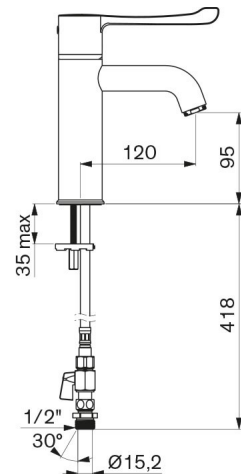

SECURITHERM thermostatic basin mixer

Ref. H960015

Single hole thermostatic sequential mixer, H. 95mm L. 120mm

DESCRIPTION

SECURITHERM thermostatic basin mixer - Ref. H960015

Deck-mounted SECURITHERM thermostatic basin mixer.
Thermostatic sequential mixer: opens and closes with cold water.
No risk of cross flow between hot and cold water.
No non-return valves on the inlets.
Anti-scalding failsafe: shut-offs automatically if cold or hot water supply fails.
Securitouch thermal insulation prevents burns.
Single hole mixer with curved spout H. 95mm L. 120mm, equipped with a hygienic flow straightener with no impurity retention and will withstand thermal shocks.
Scale-resistant sequential thermostatic cartridge for single lever control of the flow rate and temperature.
Temperature control from cold water up to 40°C with temperature limiter set at 40°C.
Thermal or chemical shocks are possible.
Body and spout with smooth interiors and low water volume.
Flow rate limited to 5 lpm at 3 bar.
No manual contact thanks to Hygiene control lever L. 146mm.
No pop-up waste.
PEX flexibles F3/8" supplied with stopcocks in chrome-plated brass, filters and Ø 15mm compression fittings.
Fixing reinforced by 2 stainless steel rods.
Mixer ideal for healthcare facilities, nursing homes, hospitals and clinics.
Mixer Suitable for people with reduced mobility.
Mixer with 30-year warranty.
Also available with copper tails.

TECHNICAL CHARACTERISTICS

SECURITHERM thermostatic basin mixer - Ref. H960015

Connector	M1/2" Ø 15mm
Technology	SECURITHERM Securitouch sequential mixer
Drop height	95mm
Spout length	120mm
Flow rate	5 lpm
Temperature limiter	Yes
Finish	Chrome-plated brass
Norms	

ADVANTAGES