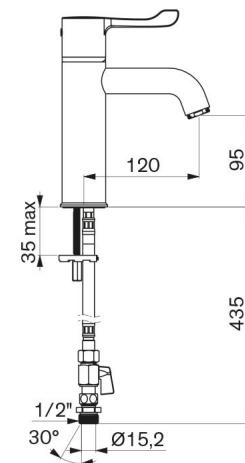

SECURITHERM BIOCLIP

thermostatic basin mixer

Ref. H960515L

Single hole sequential thermostatic control mixer H. 95mm L. 120mm

DESCRIPTION

SECURITHERM BIOCLIP thermostatic basin mixer - Ref. H960515L

Deck-mounted SECURITHERM thermostatic basin mixer.
 Sequential thermostatic mixer: opens and closes with cold water.
 No risk of cross flow between hot and cold water.
 No non-return valves on the inlets.
 BIOCLIP: can be easily removed for cleaning and disinfection.
 Anti-scalding failsafe: shuts off immediately if cold or hot water supply fails.
 Securitouch thermal insulation prevents burns.
 Single hole mixer with curved spout, H. 95mm L. 120mm, fitted with a hygienic flow straightener, no build-up of impurities and withstands thermal shocks.
 Scale-resistant thermostatic sequential cartridge for single control adjustment of flow rate and temperature.
 Temperature adjusts from cold water up to 40°C with maximum temperature limiter set at 40°C.
 Thermal and chemical shocks are possible.
 Body and spout with smooth interior and low water volume.
 Flow rate limited to 5 lpm at 3 bar.
 No manual contact thanks to Hygiene control lever L. 100mm.
 With no pop-up waste.
 Supplied with F3/8" PEX flexibles with chrome-plated brass stopcocks.
 Fixing reinforced via 2 stainless steel rods.
 Mixer ideal for healthcare facilities, retirement and care homes, hospitals and clinics.
 Mixer suitable for people with reduced mobility.
 Mixer with 30-year warranty.
 Also available with copper tails.

SECURITHERM BIOCLIP thermostatic basin mixer - Ref. H960515L

Connector	M1/2", Ø 15mm
Technology	Single control BIOCLIP SECURITHERM, Securitouch
Drop height	95mm
Spout length	120mm
Flow rate	5 lpm at 3 bar
Temperature limiter	Yes
Finish	Chrome-plated brass