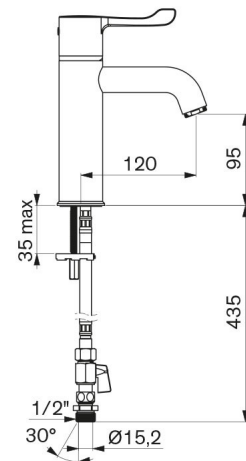

ADVANTAGES

Maximum hygiene: mixer with no non-return valves

Hygiene: can be removed for internal cleaning

SECURITHERM: optimal anti-scalding safety

Sequential: opens/closes with cold water