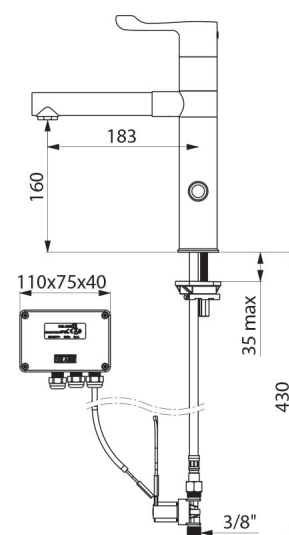

TEMPOMATIC MIX electronic mixer with removable BIOCLIP spout

Ref. 20870T1

Tall single hole infrared mixer with stainless steel swivelling spout

DESCRIPTION

TEMPOMATIC MIX electronic mixer with removable BIOCLIP spout - Ref. 20870T1

Deck-mounted electronic basin mixer.
Electronic mixer with high, removable, swivelling BIOCLIP spout H. 160mm.
Single hole mixer supplied with 2 removable stainless steel spouts L.183mm Ø 28mm.
Independent IP65 electronic control unit.
Mains supply via 230/12V transformer.
Body and spout with smooth interiors (reduces niches where bacteria can develop).
Adjustable duty flush (pre-set to approx. 60 secs every 24h after last use) to prevent water stagnation in the network in the event of prolonged periods of non-use.
Flow rate limited to 5 lpm at 3 bar.
Shockproof infrared presence detection sensor.
Chrome-plated solid brass body with reinforced fixing via 2 stainless steel rods.
Hygiene lever L. 100mm controls temperature.
PEX flexibles with filters and M3/8" solenoid valve.
Anti-blocking safety.
Solenoid valves upstream of the mixing chamber.
Mixer ideal for healthcare facilities, retirement and care homes, hospitals and clinics.
Suitable for people with reduced mobility.
Mixer with 30-year warranty.
Two shut-off options:
- standard mode: timed flow with automatic shut-off.
- ON/OFF mode: user shuts off flow voluntarily after 30 minutes.
Thermal shocks are possible.
Position the sensor to the side of the mixer in the On/Off mode.

TECHNICAL CHARACTERISTICS

TEMPOMATIC MIX electronic mixer with removable BIOCLIP spout - Ref. 20870T1

Supply	Mains supply 230/12V
Connector	M3/8"
Technology	Electronic mixer
Height	280mm
Drop height	160mm
Spout length	183mm
Flow rate	5 lpm

ADVANTAGES