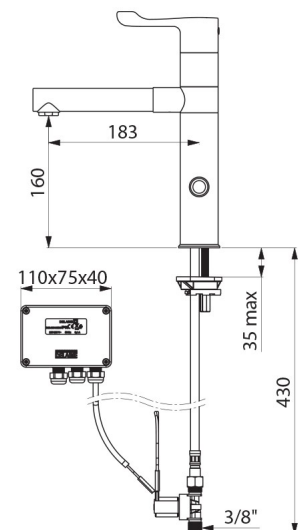

TEMPOMATIC MIX electronic mixer with removable BIOCLIP spout

Ref. 20870T1

Tall single hole infrared mixer with stainless steel swivelling spout

DESCRIPTION

TEMPOMATIC MIX electronic mixer with removable BIOCLIP spout - Ref. 20870T1

Deck-mounted electronic basin mixer.
Electronic mixer with high, removable, swivelling BIOCLIP spout H. 160mm.
Single hole mixer supplied with 2 removable stainless steel spouts L.183mm Ø 28mm.
Independent IP65 electronic control unit.
Mains supply via 230/12V transformer.
Body and spout with smooth interiors (reduces niches where bacteria can develop).
Adjustable duty flush (pre-set to approx. 60 secs every 24h after last use) to prevent water stagnation in the network in the event of prolonged periods of non-use.
Flow rate limited to 5 lpm at 3 bar.
Shockproof infrared presence detection sensor.
Chrome-plated solid brass body with reinforced fixing via 2 stainless steel rods.
Hygiene lever L. 100mm controls temperature.
PEX flexibles with filters and M3/8" solenoid valve.
Anti-blocking safety.
Solenoid valves upstream of the mixing chamber.
Mixer ideal for healthcare facilities, retirement and care homes, hospitals and clinics.
Suitable for people with reduced mobility.
Mixer with 30-year warranty.
Two shut-off options:
- standard mode: timed flow with automatic shut-off.
- ON/OFF mode: user shuts off flow voluntarily after 30 minutes.
Thermal shocks are possible.
Position the sensor to the side of the mixer in the On/Off mode.

TECHNICAL CHARACTERISTICS

TEMPOMATIC MIX electronic mixer with removable BIOCLIP spout - Ref. 20870T1

Supply	Mains supply 230/12V
Connector	M3/8"
Technology	Electronic mixer
Height	280mm
Drop height	160mm
Spout length	183mm
Flow rate	5 lpm

ADVANTAGES