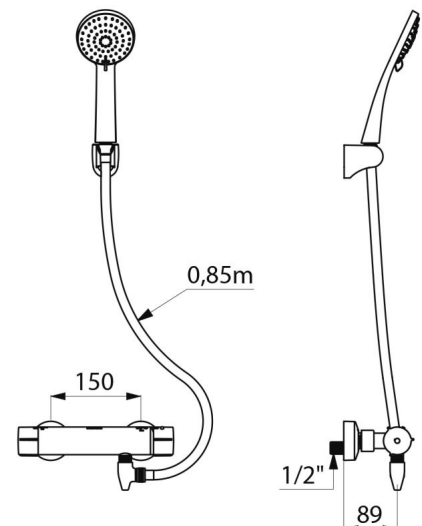

SECURITHERM Securitouch autodraining thermostatic shower kit

Ref. H9769HYG

SECURITHERM Securitouch auto-draining thermostatic shower kit

DESCRIPTION

SECURITHERM Securitouch autodraining thermostatic shower kit - Ref. H9769HYG

SECURITHERM dual control thermostatic shower kit with auto-draining device:

1. Shower mixer with scale-resistant thermostatic cartridge:
     No risk of cross flow between the hot and cold water supplies.
   - Thermostatic mixer with no non-return valves (less bacterial proliferation).
   - Mixer with anti-scalding failsafe: shuts off automatically if cold water supply fails.
   - Prevents cold showers: shuts off automatically if hot water supply fails.
   - Securitouch thermal insulation prevents burns.
   - Scale-resistant thermostatic cartridge for temperature adjustment.
   - ¼-turn ceramic head for flow rate adjustment.
   - Temperature control up to 43°C.
   - Double temperature limiter: 1st limiter set at 41°C, 2nd limiter set at 43°C.
   - Thermal shocks are possible without removing the control knob or shutting off the cold water supply.
   - Flow rate limited to 9 lpm at 3 bar.
   - Ergonomic controls.
   - M½" shower outlet.
   - F¾" inlets with integrated filters.
   - Mixer with 2 offset STOP/CHECK wall connectors M½" M¾", ideal for hospitals.
   - Shower head (ref. 813) and adjustable, wall-mounted, chrome-plated support (ref. 845).
   - Auto-draining device FM½" fits between the mixer outlet and the flexible hose, automatically drains the flexible and the shower head (ref. 880).
2. Mixer ideal for healthcare facilities, retirement and care homes, hospitals and clinics.
   Mixer suitable for people with reduced mobility.
   Mixer with 30-year warranty.
   30-year warranty.

TECHNICAL CHARACTERISTICS