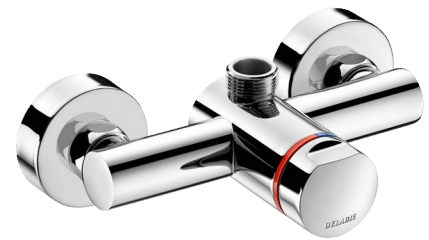

# TEMPOMIX 3 time flow shower mixer

Ref. 794400

Time flow single control

## DESCRIPTION

TEMPOMIX 3 time flow shower mixer - Ref. 794400

Exposed time flow shower mixer:  
 TEMPOMIX 3 single control mixer, top outlet M $\frac{3}{4}$ ".  
 For wall-mounted, exposed installation.  
 Temperature control and operation via the push-button.  
 Maximum temperature limiter (can be adjusted by the installer).  
 Soft-touch operation.  
 Time flow ~30 seconds.  
 Flow rate 6 lpm at 3 bar, can be adjusted from 6 - 12 lpm.  
 Chrome-plated solid brass.  
 Integrated filters and non-return valves.  
 Chrome-plated metal push-button.  
 M $\frac{1}{2}$ " offset connectors for 130 - 170mm centres.  
 Suitable for people with reduced mobility.  
 30-year warranty.

## TECHNICAL CHARACTERISTICS

TEMPOMIX 3 time flow shower mixer - Ref. 794400

Connector	M $\frac{1}{2}$ "
Technology	Time flow
Width	150mm
Flow rate	9 lpm
Norms	ACS  
Warranty	