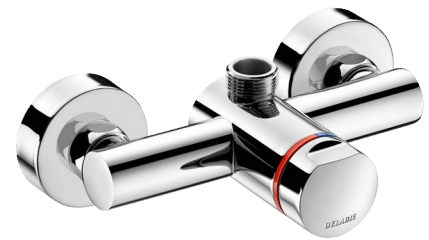

TEMPOMIX 3 time flow shower mixer

Ref. 794400

Time flow single control

DESCRIPTION

TEMPOMIX 3 time flow shower mixer - Ref. 794400

Exposed time flow shower mixer:
 TEMPOMIX 3 single control mixer, top outlet M $\frac{3}{4}$ ".
 For wall-mounted, exposed installation.
 Temperature control and operation via the push-button.
 Maximum temperature limiter (can be adjusted by the installer).
 Soft-touch operation.
 Time flow ~30 seconds.
 Flow rate 6 lpm at 3 bar, can be adjusted from 6 - 12 lpm.
 Chrome-plated solid brass.
 Integrated filters and non-return valves.
 Chrome-plated metal push-button.
 M $\frac{1}{2}$ " offset connectors for 130 - 170mm centres.
 Suitable for people with reduced mobility.
 30-year warranty.

TECHNICAL CHARACTERISTICS

TEMPOMIX 3 time flow shower mixer - Ref. 794400

Connector	M $\frac{1}{2}$ "
Technology	Time flow
Width	150mm
Flow rate	9 lpm
Norms	   
Warranty	

ADVANTAGES

Soft-touch operation

Time flow system tested to over 500,000 operations