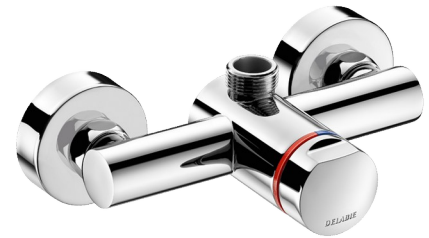

TEMPOMIX 3 time flow shower mixer

Ref. 794400

Time flow single control

DESCRIPTION

TEMPOMIX 3 time flow shower mixer - Ref. 794400

Exposed time flow shower mixer:
 TEMPOMIX 3 single control mixer, top outlet M $\frac{3}{4}$ ".
 For wall-mounted, exposed installation.
 Temperature control and operation via the push-button.
 Maximum temperature limiter (can be adjusted by the installer).
 Soft-touch operation.
 Time flow ~30 seconds.
 Flow rate 6 lpm at 3 bar, can be adjusted from 6 - 12 lpm.
 Chrome-plated solid brass.
 Integrated filters and non-return valves.
 Chrome-plated metal push-button.
 M $\frac{1}{2}$ " offset connectors for 130 - 170mm centres.
 Suitable for people with reduced mobility.
 30-year warranty.

TECHNICAL CHARACTERISTICS

TEMPOMIX 3 time flow shower mixer - Ref. 794400

| | |
|------------|---|
| Connector | M $\frac{1}{2}$ " |
| Technology | Time flow |
| Width | 150mm |
| Flow rate | 9 lpm |
| Norms |     |
| Warranty |  |