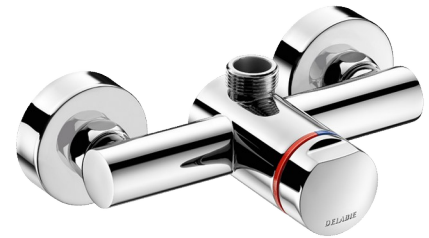

TEMPOMIX 3 time flow shower mixer

Ref. 794400

Time flow single control

DESCRIPTION

TEMPOMIX 3 time flow shower mixer - Ref. 794400

Exposed time flow shower mixer:
 TEMPOMIX 3 single control mixer, top outlet M $\frac{3}{4}$ ".
 For wall-mounted, exposed installation.
 Temperature control and operation via the push-button.
 Maximum temperature limiter (can be adjusted by the installer).
 Soft-touch operation.
 Time flow ~30 seconds.
 Flow rate 6 lpm at 3 bar, can be adjusted from 6 - 12 lpm.
 Chrome-plated solid brass.
 Integrated filters and non-return valves.
 Chrome-plated metal push-button.
 M $\frac{1}{2}$ " offset connectors for 130 - 170mm centres.
 Suitable for people with reduced mobility.
 30-year warranty.

TECHNICAL CHARACTERISTICS

TEMPOMIX 3 time flow shower mixer - Ref. 794400

Connector	M $\frac{1}{2}$ "
Technology	Time flow
Width	150mm
Flow rate	9 lpm
Norms	   ACS
Warranty	

ADVANTAGES

Soft-touch operation