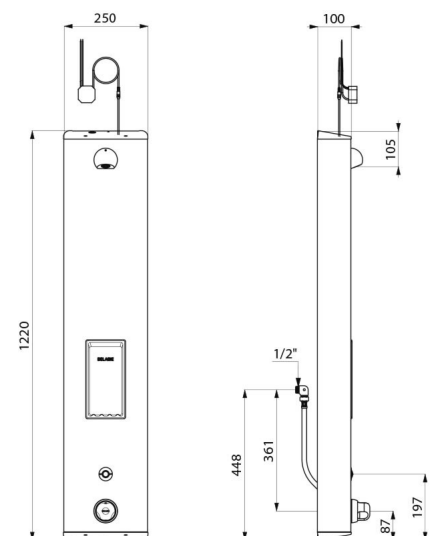

DESCRIPTION

SECURITHERM shower panel - Ref. 792514

Electronic thermostatic shower panel:
Large stainless steel panel for wall-mounted, exposed installation.
Concealed inlet via flexibles M $\frac{1}{2}$ ".
SECURITHERM thermostatic mixer.
Adjustable temperature control from cold water up to 38°C with 1st limiter set at 38°C and 2nd limiter set at 41°C.
Anti-scalding failsafe: automatic shut-off if cold water fails.
Anti-cold showers function: automatic shut-off if hot water fails.
Thermal shocks are possible.
Mains supply 230/6V.
Shower starts when electronic push-button is pressed.
Shuts off voluntarily or automatically after ~60 seconds.
Duty flush (~60 seconds every 24 hours after the last use).
Flow rate 6 lpm at 3 bar, can be adjusted, rain-effect spray.
Chrome-plated, tamperproof ROUND shower head.
Integrated soap dish.
Filters and non-return valves.
Stopcocks M $\frac{1}{2}$ ".
Concealed fixings.
Suitable for people with reduced mobility.
30-year warranty.

TECHNICAL CHARACTERISTICS

SECURITHERM shower panel - Ref. 792514

Supply	230/6V mains supply
Connector	M$\frac{1}{2}$"
Technology	Electronic
Height	1220mm
Depth	100mm
Width	250mm
Flow rate	6 lpm
Temperature limiter	Thermostatic
Finish	Stainless steel
Norms	ACS

ADVANTAGES

Exceptional water savings: 80%

Anti-bacterial proliferation duty flush

Thermostatic temperature regulation

Instant shut-off if cold water fails