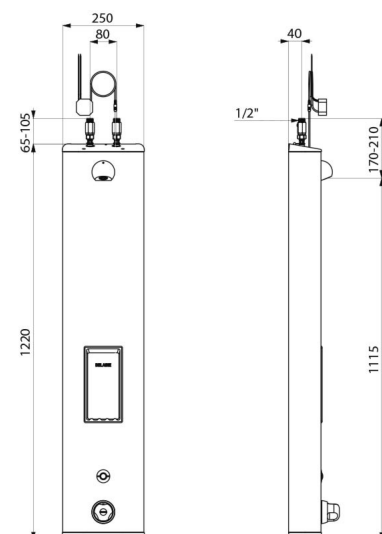

Electronic thermostatic shower panel:
Large stainless steel panel for wall-mounted, exposed installation.
Top inlet via in-line stopcocks M $\frac{1}{2}$ ".
SECURITHERM thermostatic mixer.
Adjustable temperature control from cold water up to 38°C with 1st limiter set at 38°C and 2nd limiter set at 41°C.
Anti-scalding failsafe: automatic shut-off if cold water fails.
Anti-cold showers function: automatic shut-off if hot water fails.
Thermal shocks are possible.
Mains supply 230/6V.
Shower starts when electronic push-button is pressed.
Shuts off voluntarily or automatically after ~60 seconds.
Duty flush (~60 seconds every 24 hours after the last use).
Flow rate 6 lpm at 3 bar, can be adjusted, rain-effect spray.
Chrome-plated, tamperproof, scale-resistant ROUND shower head with automatic flow rate regulation.
Integrated soap dish.
Concealed fixings.
Filters and non-return valves.
Suitable for people with reduced mobility.
30-year warranty.

TECHNICAL CHARACTERISTICS

SECURITHERM shower panel - Ref. 792504

Supply	230/6V mains supply
Connector	M$\frac{1}{2}$"
Technology	Electronic
Height	1220mm
Depth	100mm
Width	250mm
Flow rate	6 lpm
Temperature limiter	Thermostatic
Finish	Stainless steel
Norms	ACS

ADVANTAGES

Exceptional water savings: 80%

Anti-bacterial proliferation duty flush

Thermostatic temperature regulation

Instant shut-off if cold water fails