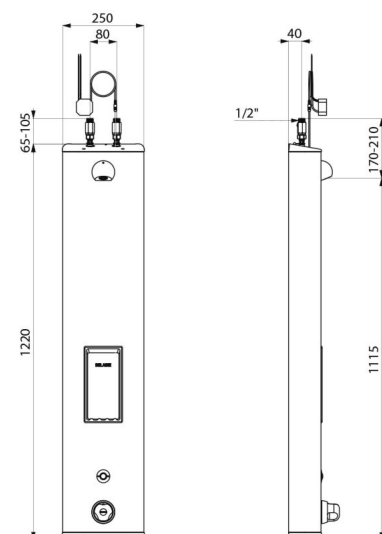

Electronic thermostatic shower panel:
Large stainless steel panel for wall-mounted, exposed installation.
Top inlet via in-line stopcocks M $\frac{1}{2}$ ".
SECURITHERM thermostatic mixer.
Adjustable temperature control from cold water up to 38°C with 1st limiter set at 38°C and 2nd limiter set at 41°C.
Anti-scalding failsafe: automatic shut-off if cold water fails.
Anti-cold showers function: automatic shut-off if hot water fails.
Thermal shocks are possible.
Mains supply 230/6V.
Shower starts when electronic push-button is pressed.
Shuts off voluntarily or automatically after ~60 seconds.
Duty flush (~60 seconds every 24 hours after the last use).
Flow rate 6 lpm at 3 bar, can be adjusted, rain-effect spray.
Chrome-plated, tamperproof, scale-resistant ROUND shower head with automatic flow rate regulation.
Integrated soap dish.
Concealed fixings.
Filters and non-return valves.
Suitable for people with reduced mobility.
30-year warranty.

TECHNICAL CHARACTERISTICS

SECURITHERM shower panel - Ref. 792504

Supply	230/6V mains supply
Connector	M$\frac{1}{2}$"
Technology	Electronic
Height	1220mm
Depth	100mm
Width	250mm
Flow rate	6 lpm
Temperature limiter	Thermostatic
Finish	Stainless steel
Norms	ACS

ADVANTAGES

- Exceptional water savings: 80%
- Anti-bacterial proliferation duty flush
- Thermostatic temperature regulation
- Instant shut-off if cold water fails