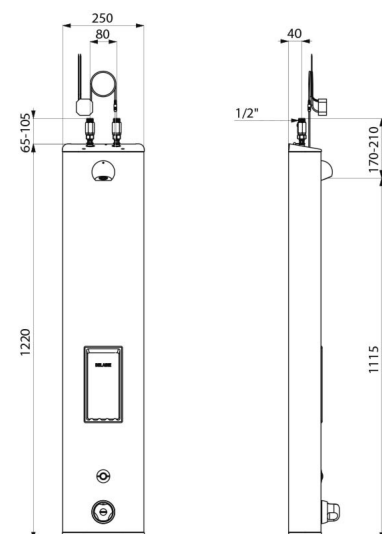

DESCRIPTION

SECURITHERM shower panel - Ref. 792504

Electronic thermostatic shower panel:
Large stainless steel panel for wall-mounted, exposed installation.
Top inlet via in-line stopcocks M $\frac{1}{2}$ ".
SECURITHERM thermostatic mixer.
Adjustable temperature control from cold water up to 38°C with 1st limiter set at 38°C and 2nd limiter set at 41°C.
Anti-scalding failsafe: automatic shut-off if cold water fails.
Anti-cold showers function: automatic shut-off if hot water fails.
Thermal shocks are possible.
Mains supply 230/6V.
Shower starts when electronic push-button is pressed.
Shuts off voluntarily or automatically after ~60 seconds.
Duty flush (~60 seconds every 24 hours after the last use).
Flow rate 6 lpm at 3 bar.
Chrome-plated, tamperproof, scale-resistant ROUND shower head with automatic flow rate regulation.
Integrated soap dish.
Concealed fixings.
Filters and non-return valves.
Suitable for people with reduced mobility.
30-year warranty.

TECHNICAL CHARACTERISTICS

SECURITHERM shower panel - Ref. 792504

Supply	230/6V mains supply
Connector	M$\frac{1}{2}$"
Technology	Electronic
Height	1220mm
Depth	100mm
Width	250mm
Flow rate	6 lpm
Temperature limiter	Thermostatic
Finish	Stainless steel
Norms	ACS

ADVANTAGES

80% water savings

Anti-bacterial proliferation duty flush

Thermostatic temperature regulation

Instant shut-off if cold water fails