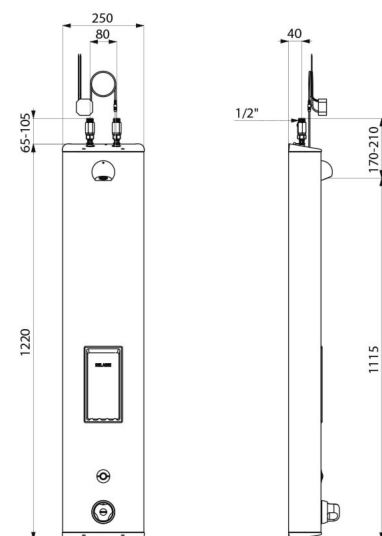

Electronic thermostatic shower panel:
Large stainless steel panel for wall-mounted, exposed installation.
Top inlet via in-line stopcocks M $\frac{1}{2}$ ".
SECURITHERM thermostatic mixer.
Adjustable temperature control from cold water up to 38°C with 1st limiter set at 38°C and 2nd limiter set at 41°C.
Anti-scalding failsafe: automatic shut-off if cold water fails.
Anti-cold showers function: automatic shut-off if hot water fails.
Thermal shocks are possible.
Mains supply 230/6V.
Shower starts when electronic push-button is pressed.
Shuts off voluntarily or automatically after ~60 seconds.
Duty flush (~60 seconds every 24 hours after the last use).
Flow rate 6 lpm at 3 bar, can be adjusted, rain-effect spray.
Chrome-plated, tamperproof, scale-resistant ROUND shower head with automatic flow rate regulation.
Integrated soap dish.
Concealed fixings.
Filters and non-return valves.
Suitable for people with reduced mobility.
30-year warranty.

TECHNICAL CHARACTERISTICS

SECURITHERM shower panel - Ref. 792504

Supply	230/6V mains supply
Connector	M$\frac{1}{2}$"
Technology	Electronic
Height	1220mm
Depth	100mm
Width	250mm
Flow rate	6 lpm
Temperature limiter	Thermostatic
Finish	Stainless steel
Norms	ACS

ADVANTAGES

- Exceptional water savings: 80%
- Anti-bacterial proliferation duty flush
- Thermostatic temperature regulation
- Instant shut-off if cold water fails