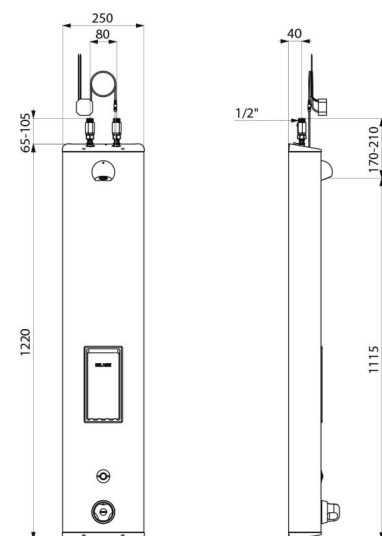

Electronic thermostatic shower panel:
Large stainless steel panel for wall-mounted, exposed installation.
Top inlet via in-line stopcocks M $\frac{1}{2}$ ".
SECURITHERM thermostatic mixer.
Adjustable temperature control from cold water up to 38°C with 1st limiter set at 38°C and 2nd limiter set at 41°C.
Anti-scalding failsafe: automatic shut-off if cold water fails.
Anti-cold showers function: automatic shut-off if hot water fails.
Thermal shocks are possible.
Mains supply 230/6V.
Shower starts when electronic push-button is pressed.
Shuts off voluntarily or automatically after ~60 seconds.
Duty flush (~60 seconds every 24 hours after the last use).
Flow rate 6 lpm at 3 bar, can be adjusted, rain-effect spray.
Chrome-plated, tamperproof, scale-resistant ROUND shower head with automatic flow rate regulation.
Integrated soap dish.
Concealed fixings.
Filters and non-return valves.
Suitable for people with reduced mobility.
30-year warranty.

TECHNICAL CHARACTERISTICS

SECURITHERM shower panel - Ref. 792504

Supply	230/6V mains supply
Connector	M$\frac{1}{2}$"
Technology	Electronic
Height	1220mm
Depth	100mm
Width	250mm
Flow rate	6 lpm
Temperature limiter	Thermostatic
Finish	Stainless steel
Norms	ACS

ADVANTAGES

Exceptional water savings: 80%

Anti-bacterial proliferation duty flush

Thermostatic temperature regulation

Instant shut-off if cold water fails