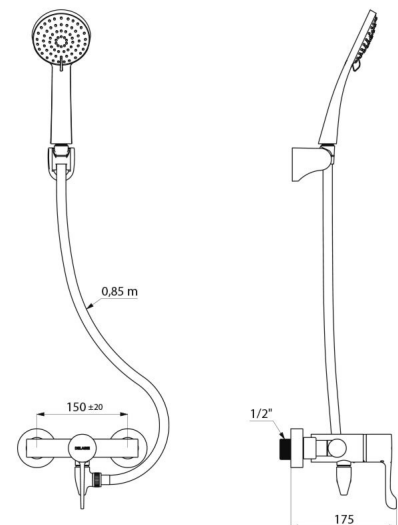

Auto-draining shower kit with thermostatic mixer

Ref. H9630SHYG

Thermostatic sequential mixer with no non-return valves

DESCRIPTION

Auto-draining shower kit with thermostatic mixer - Ref. H9630SHYG

SECURITHERM thermostatic sequential shower kit with auto-draining device.

- Mixer with scale-resistant, thermostatic sequential cartridge: Thermostatic sequential mixer: opens and closes with cold water. Mixer with no non-return valves on the inlets (reduces bacterial proliferation). No risk of cross flow between hot and cold water. Sequential mixer with anti-scalding failsafe: shuts off automatically if cold or hot water supply fails. Securitouch thermal insulation prevents burns. Temperature control from cold water up to 39°C with maximum temperature limiter set at 39°C. Thermal shocks are possible. Body with smooth interior and low water volume. Flow rate regulated at 9 lpm. Chrome plated brass body and Hygiene lever L. 100mm. M1/2" bottom shower outlet. Wall-mounted mixer with 2 standard offset M1/2" M3/4" connectors. Mixer ideal for healthcare facilities, retirement and care homes, hospitals and clinics.
- Shower head (ref. 813) with flexible shower hose (ref. 836T3) and adjustable, chrome-plated wall-mounted support (ref. 845).
- Auto-draining device FM1/2" for installation between the flexible hose and the shower head, automatically drains the shower head and flexible hose (reduces bacterial development) (ref. 880). Suitable for people with reduced mobility. 30-year warranty.

TECHNICAL CHARACTERISTICS

Auto-draining shower kit with thermostatic mixer - Ref. H9630SHYG