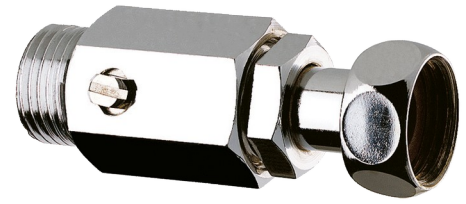

In-line STOP union

Ref. 825215

With stopcock and retractable screw

DESCRIPTION

In-line STOP union - Ref. 825215

Integrated stopcock.
Nickel-plated brass.
Retractable screw.
MF1/2".
L.70mm.
30-year warranty.

ADVANTAGES

Universal

Nickel-plated brass

TECHNICAL CHARACTERISTICS

In-line STOP union - Ref. 825215

Connector	MF1/2"
Length	70mm
Norms	ACS 
Warranty	