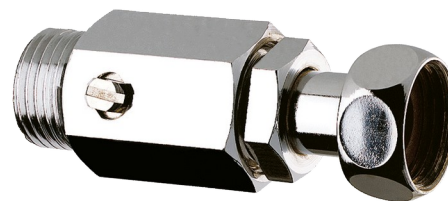

In-line STOP union

Ref. 825215

With stopcock and retractable screw

DESCRIPTION

In-line STOP union - Ref. 825215

Integrated stopcock.
Nickel-plated brass.
Retractable screw.
MF1/2".
L.70mm.
30-year warranty.

ADVANTAGES

Universal

Nickel-plated brass

TECHNICAL CHARACTERISTICS

In-line STOP union - Ref. 825215

Connector	MF1/2"
Length	70mm
Norms	ACS 
Warranty	